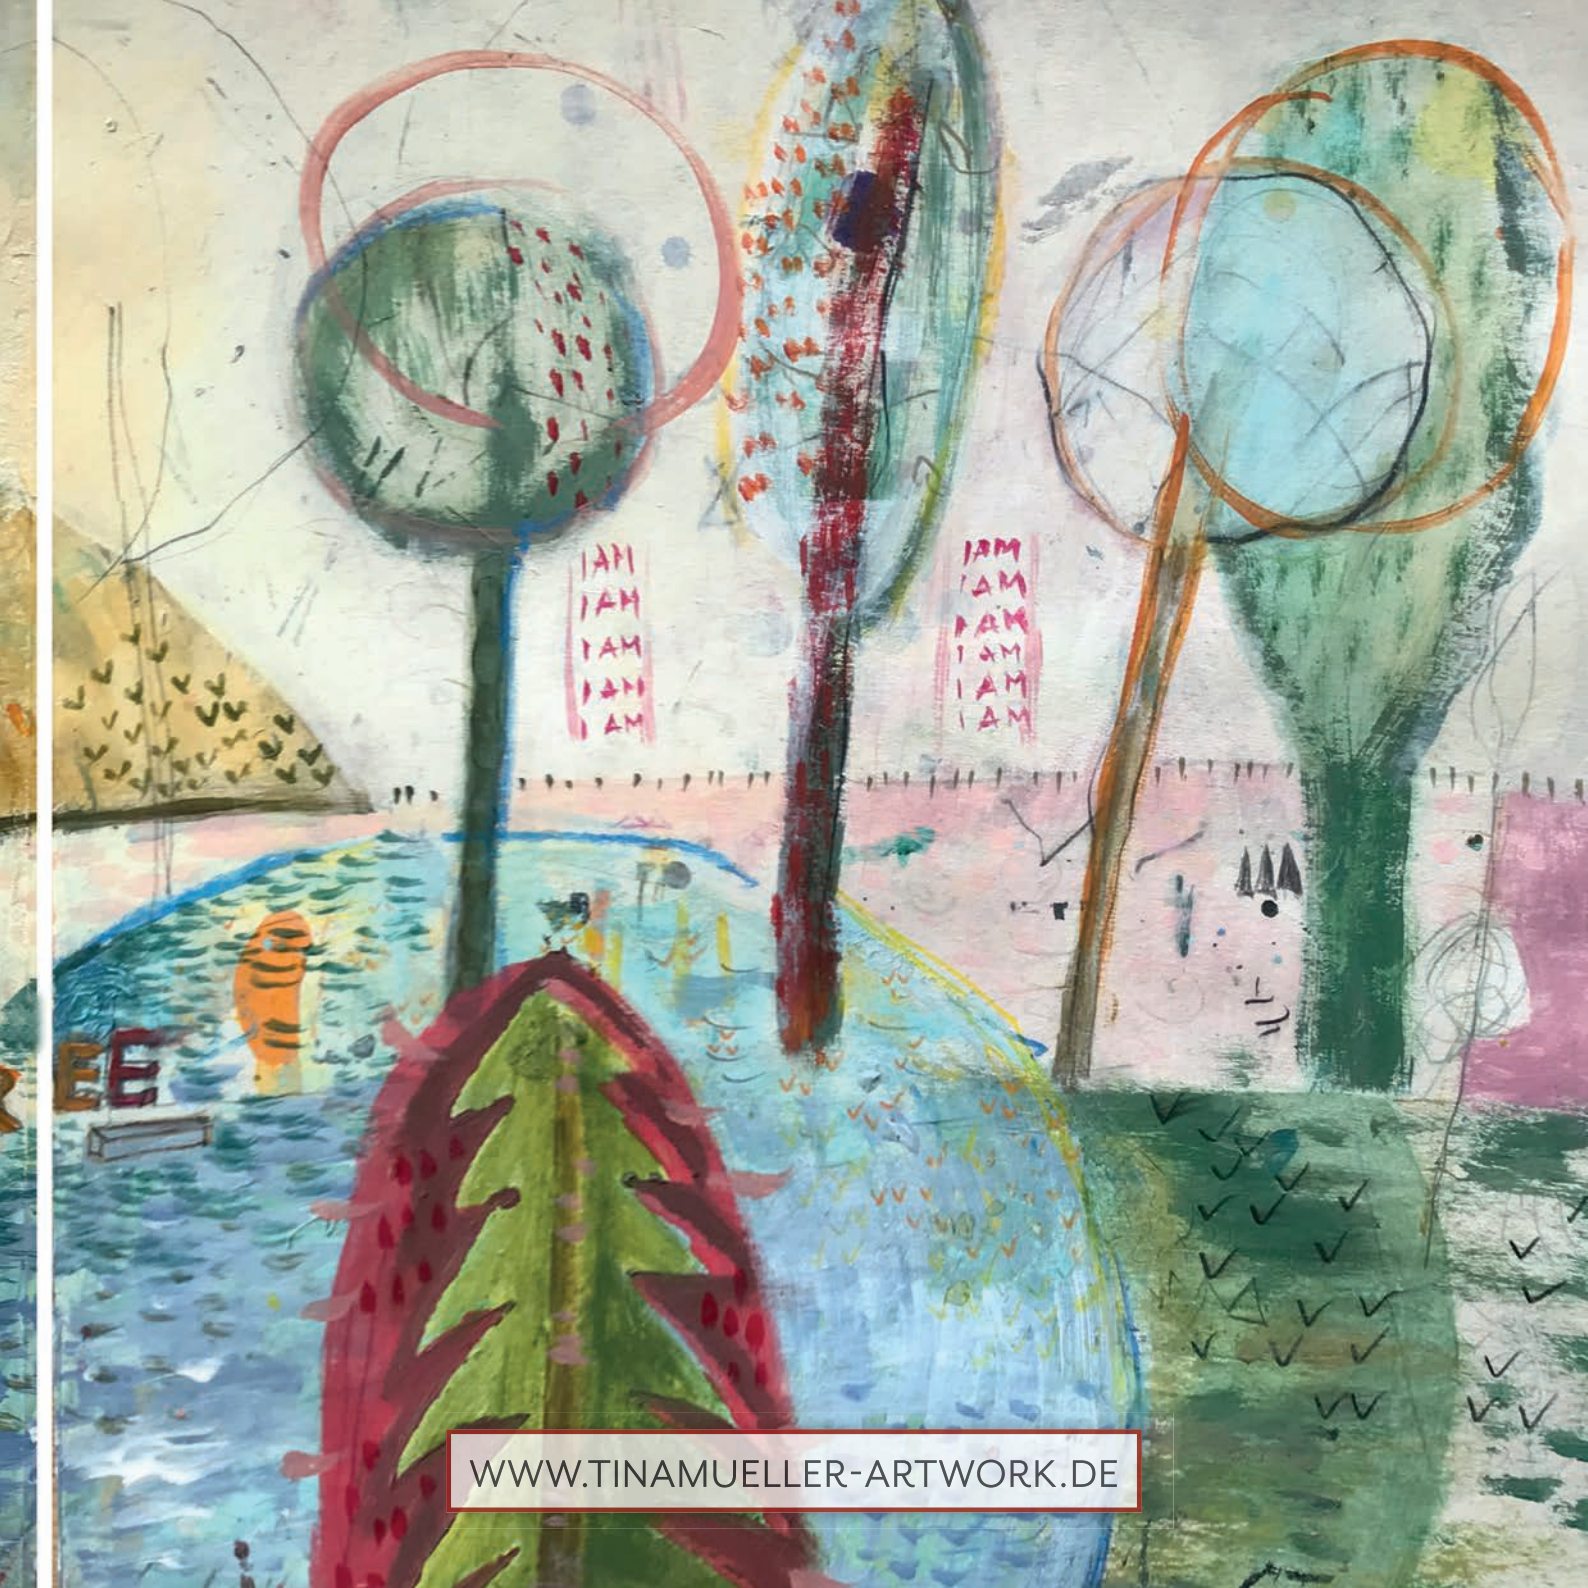

WWW.TINAMUELLER-ARTWORK.DE